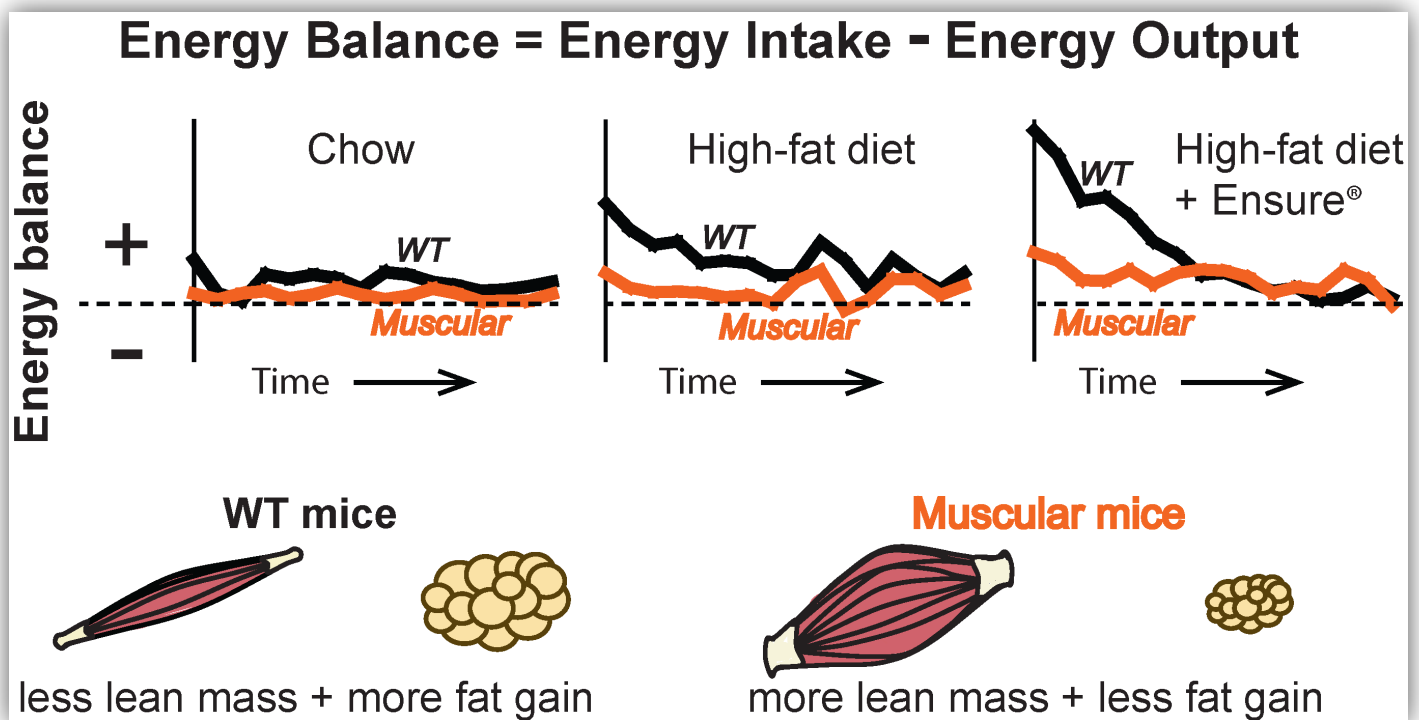

International Journal of Biological Sciences

COVER FEATURE: Nichole D. Bond, Juen Guo, Kevin D. Hall, Alexandra C. McPherron.
Modeling Energy Dynamics in Mice with Skeletal Muscle Hypertrophy Fed High Calorie Diets